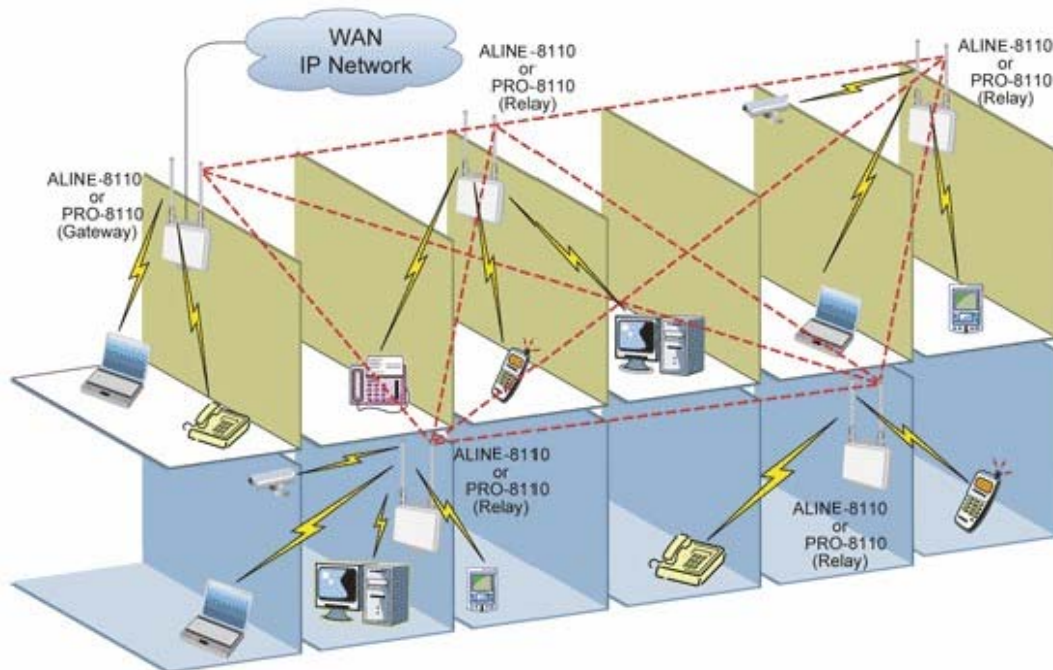

APM CO., LTD

Example of ALINE-8110 & PRO-8110 WiFi Indoor Mesh Network Deployment Scenario and Applications